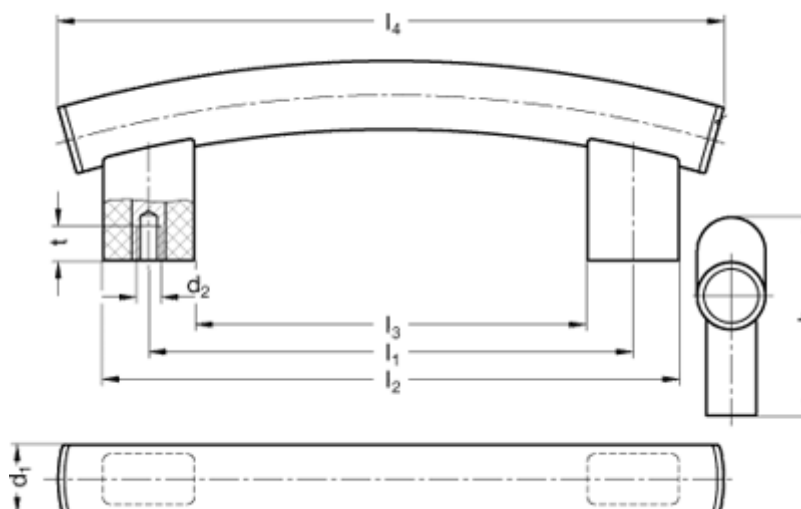

Article number: 20685500

Description: E+G Arch-shaped handle
GN 666.4-30-M8-500-NG

Measures

$b = 22$	$t = 15$
$d1 = 30$	
$d2 = M 8$	
$h = 94$	
$l1 = 500$	
$l2 = 540$	
$l3 = 460$	
$l4 = 580$	